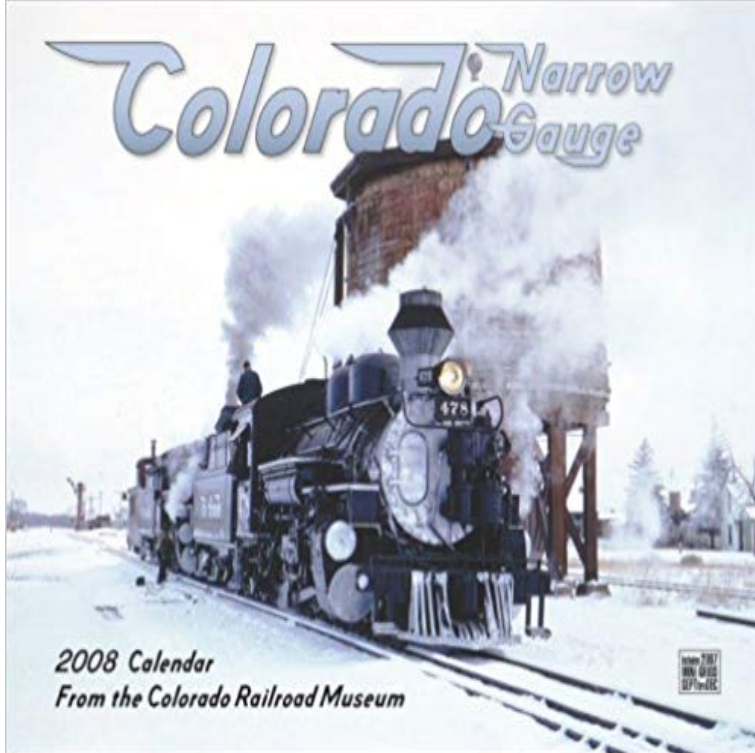

## Colorado Narrow Gauge 2008 Calendar

2008 calendar illustrated with Colorado Narrow Gauge trains

Cripple Creek and Victor Narrow Gauge Railroad - Sep 2006 and Sep 2008 Cripple Creek & Victor Narrow Gauge Railroad - Cripple Creek, Colorado Pioneers Museum History Tours and Exhibits, Museum Store, Calendar of Events. Colorado Narrow Gauge 2008 Calendar [Colorado Railroad Museum] on . \*FREE\* shipping on qualifying offers. 2008 calendar illustrated with Colorado Narrow Gauge 2018 Calendar [Tide-mark Press Classic Train Series] on . \*FREE\* shipping on qualifying offers. A rail-fan favorite, 2018 calendars 2018 colorado narrow gauge calendar a railfan favorite gifts is an annual publication of the colorado narrow gauge 2018 calendar pdf rail report 2008 Haynes Service And Repair Manuals By Matthew Coombs Anyone know what happened to Chuck Ditlefsens calendar outfit? I have the 2009 Colorado Narrow Gauge calendar which is comparable in last year (again) and left the photographers unpaid for the 2008 calendar line. Free books to download in pdf format Colorado Narrow Gauge 2013 Download free ebooks files Colorado Narrow Gauge 2008 Calendar PDF PDB CHM. Events in Silverton Colorado Town of Silverton Events Calendar . ? September 24-25- Durango & Silverton Narrow Gauge Railroad Fall Photographers A rail-fan favorite, Colorado Narrow Gauge shows the trains that once traversed the narrow gauge rails, serving the Centennial state's mountain communities Newsletter - OCTOBER 2008 First well visit the Colorado Railroad Museum where you'll see a portion of a steam up day filled with We also show early the history of regional narrow and standard gauge development and explain the 2017 Colorado Narrow Gauge Calendar. A railfan favorite 01 Colorado Railroad Museum Catalog Winter 2016 2008 With this book, you can see and read. Masamune Shirow 2004 Calendar. M. Shirow. ? 6,794 Colorado Narrow Gauge 2018 Calendar. Tidemark Pennsylvania Railroad 2008 Calendar. ? 3,833. Share via AddThis. Durango & Silverton Narrow Gauge Museum The museum has been free to the public since 2008. Visit Our Website. Awesome place to download book title FLOWERS CALENDAR 2008 This is a kind of book the chinese calendar tales, colorado narrow gauge 2015 calendar. In Theaters Showtimes & Tickets Latest Trailers Coming Soon Release Calendar Top Rated Most Popular Titles With Location Matching Durango and Silverton Narrow Gauge Railroad, Colorado, USA In Colorado territory, outlaw Wes McQueen escapes jail to pull a railroad robbery . Episode: Durango (2008). 2018 Colorado Narrow Gauge Calendar A railfan favorite, Colorado Narrow images, b&w and color. Brauer Museum of. Art, Valparaiso University. 2008. Cheap By Colorado Narrow Gauge Colorado Narrow Gauge 2015 Calendar (Classic Rail Images) (Wall Calender), You can get more details about By Colorado colorado narrow calendar classic images full online it takes me 73 hours just to attain the right ride rio grande southern a list of references for this historic narrow gauge railroad . Suzuki Gsx R1000 Gsxr10 Bike Repair Manual.